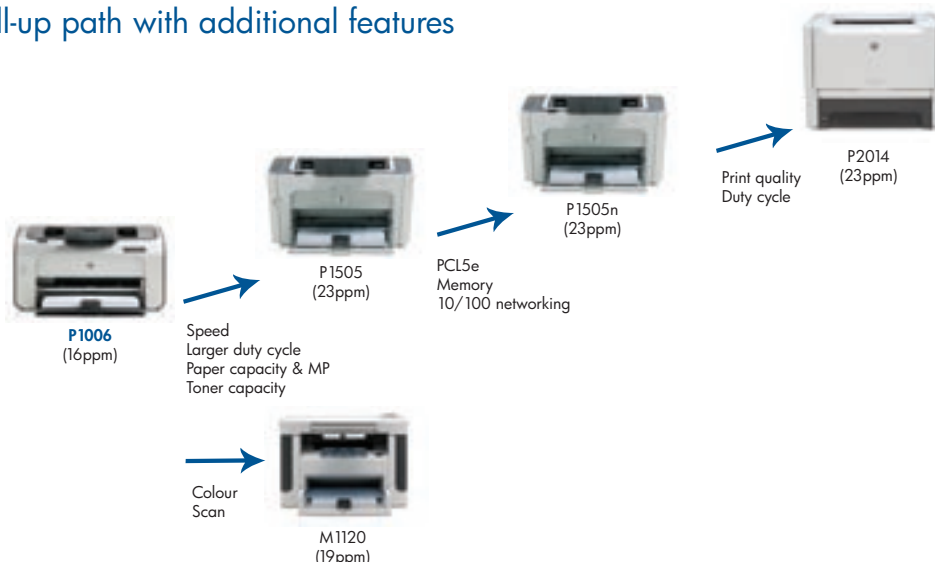

HP LaserJet sell-up path with additional features