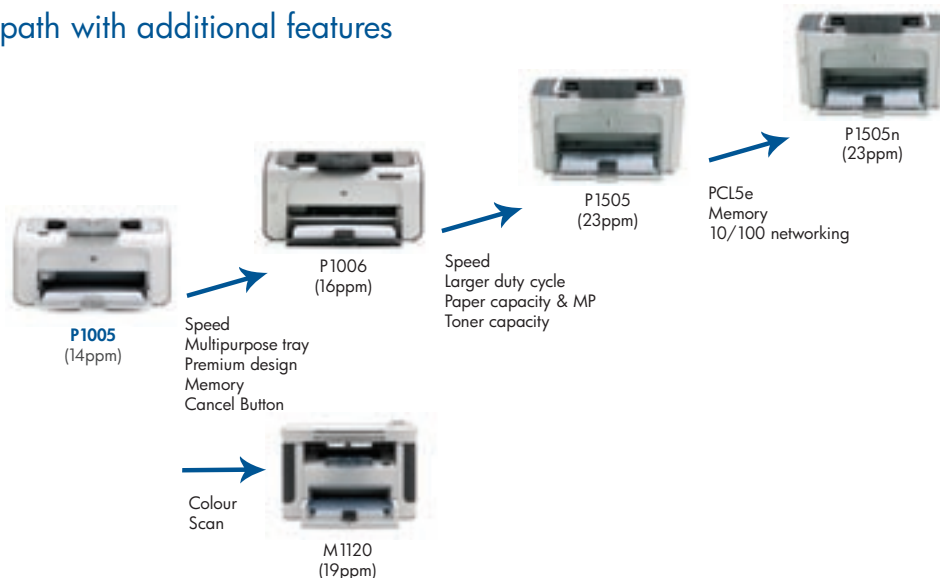

HP LaserJet sell-up path with additional features