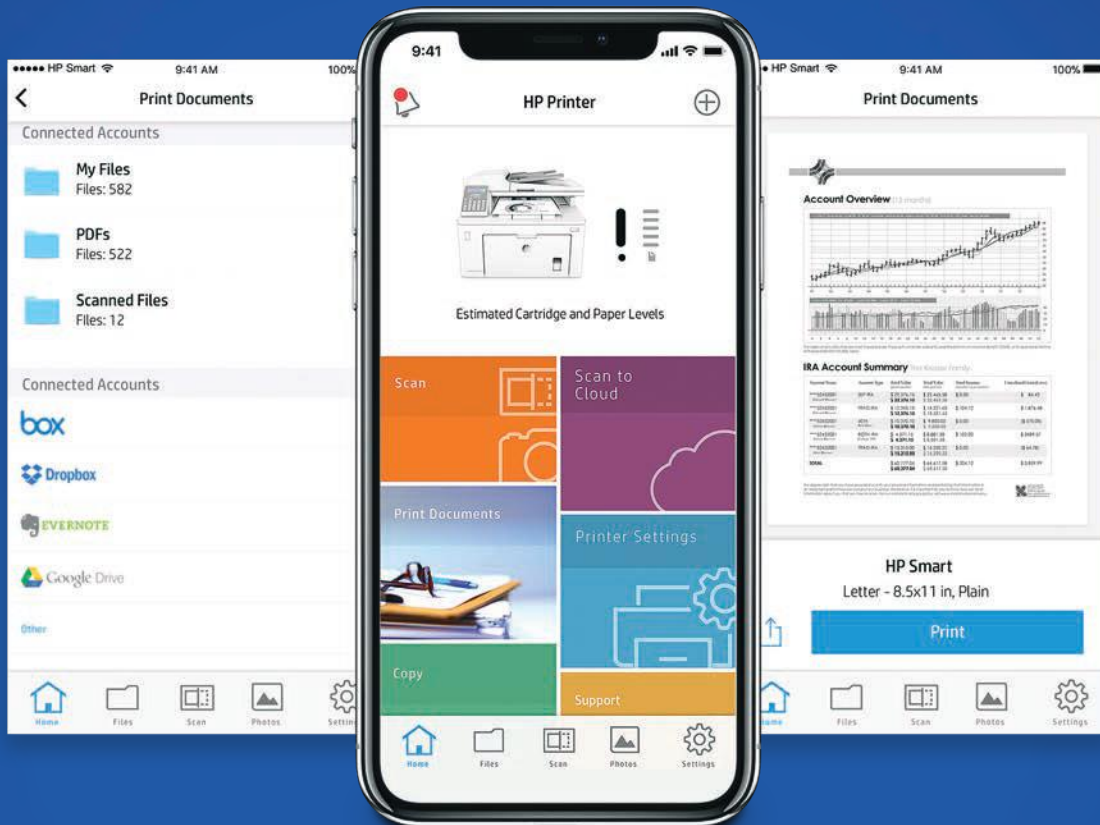

### Fast automatic two-sided printing

Automatically print two-sided documents. Speed through presentations and other business materials while saving paper.

### On when you need it, off when you don't

Help save energy with HP Auto-On/Auto-Off Technology—intelligence that can turn your printer on when you need it and off when you don't.

### Full speed ahead

Work with less wait. Step up your productivity with an HP LaserJet Pro that prints up to 28 pages per minute.<sup>4</sup>

# Easy mobile printing with HP Smart app