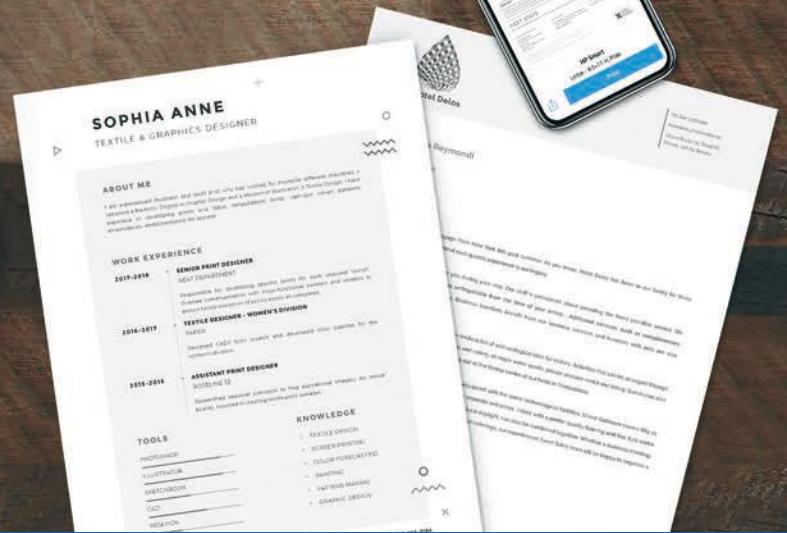

# HP's best value for laser-quality, two-sided printing

LaserJet Pro MFP M148dw

LaserJet Pro MFP M148fdw

LaserJet Pro M118dw

Get consistent, professional quality; 1000 pages of toner; and two-sided black-and-white printing right out of the box

Get the results you expect from HP, print after print, with our best value for laser-quality, two-sided printing. Set a fast pace for your business, and help save time and energy.<sup>1</sup> Print, scan, and copy from your smartphone with the HP Smart app.<sup>2</sup>