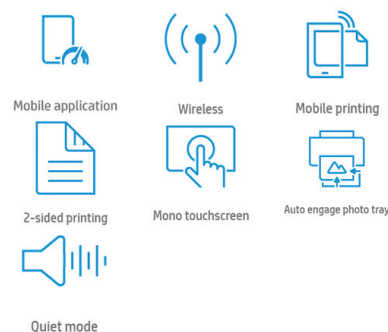

HP's most versatile printer for home

- Print, copy, and scan with fast speeds, and keep tasks moving.
- Dedicated paper trays automatically match print settings to paper type.
- Speed through multipage print jobs with automatic two-sided printing.
- Create timesaving shortcuts and easily print, copy, and scan directly at the printer.