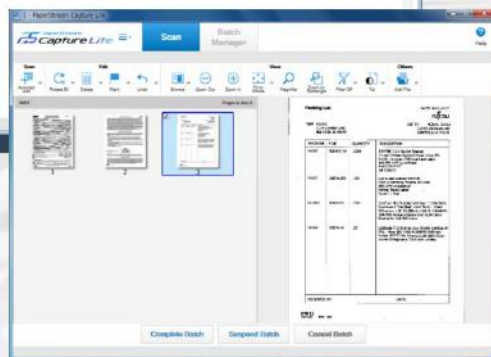

## Assisted Scan

Original document

PaperStream IP

- Auto-Crop
- Auto-Deskew
- Auto-Orientation
- Blank Page Detection
- Assisted Scan

- Color Cleanup
- Dynamic Threshold
- Edge Correction

# PaperStream Capture Lite

- Default Profiles
- Configuration Wizard
- Batch Manager
- Assisted Scanning
- Barcode & Patch Codes