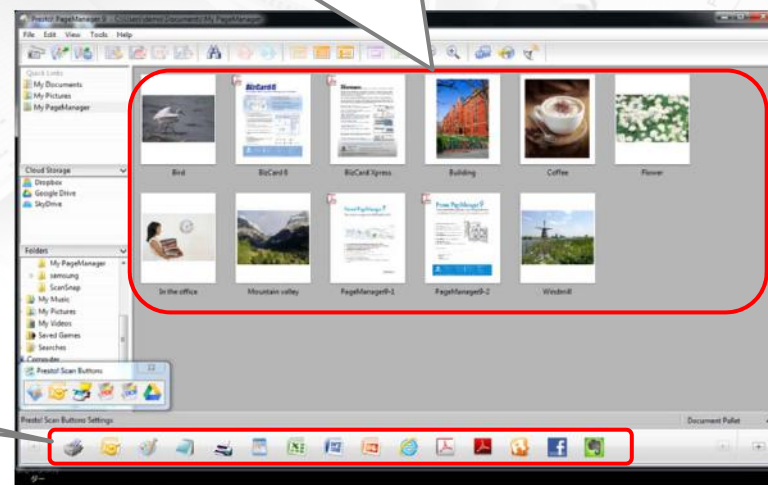

# PaperStream Capture Lite

- Default Profiles
- Configuration Wizard
- Batch Manager
- Assisted Scanning
- Barcode & Patch Codes

## PaperStream Capture Comparison

		PaperStream Capture Lite	PaperStream Capture 1.5.1
Support OS		Windows® 7, 8, 8.1, 10,	Windows Vista®, Windows® 7, 8, 8.1, 10, Windows Server® 2008R2, 2012, 2012R2
Support driver		PaperStream IP for SP Series(TWAIN 32bit)	PaperStream IP (TWAIN/ISIS 32bit)
Scan	Document Separation	Patch code, Page count, Barcode (1D), Blank page	Patch code, Page count, Barcode (1D/2D*), Blank page
Quality Check	Image check	N/A	AIQC ( Multi feed / Broken)
Indexing	Meta-Data extract	1 Field / Page (1D)	1 Field / Page (1D/2D*, Zone OCR)
	OCR	N/A	13 languages (English, French, German, Italian, Spanish, Chinese (Simplified / Traditional), Russian, Korean, Portuguese, Turkey, Arabic)
Release	Output image format	BMP, TIFF(Single/Multi), JPEG	BMP, TIFF, MultiPage-TIFF, JPEG, JPEG2000, PDF, PDF/A, Searchable PDF, PDF with Password
Other functions	Imprinter Control	N/A	Yes
	Scanner Central Admin	N/A	Yes

## Document Management

### NewSoft Presto! PageManager

- Scan, Store & Organize Scanned Data
- Edit Documents
- Easy linking to other software

Thumbnail view of scanned data

Easily link to other software