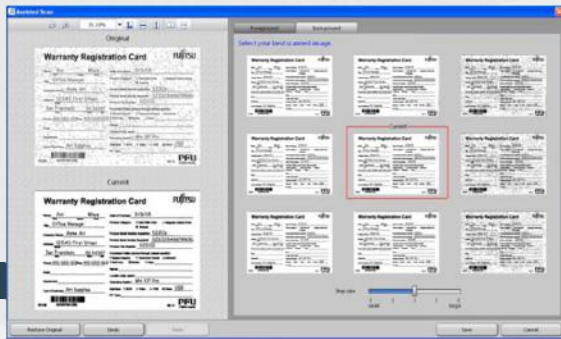

PaperStream IP

Assisted Scan

Original document