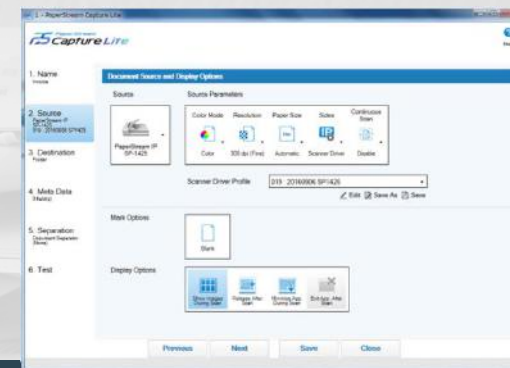

## Assisted Scan

Original document

PaperStream IP

- Auto-Crop
- Auto-Deskew
- Auto-Orientation
- Blank Page Detection
- Assisted Scan

- Color Cleanup
- Dynamic Threshold
- Edge Correction

# PaperStream Capture Lite

- Default Profiles
- Configuration Wizard
- Batch Manager
- Assisted Scanning
- Barcode & Patch Codes