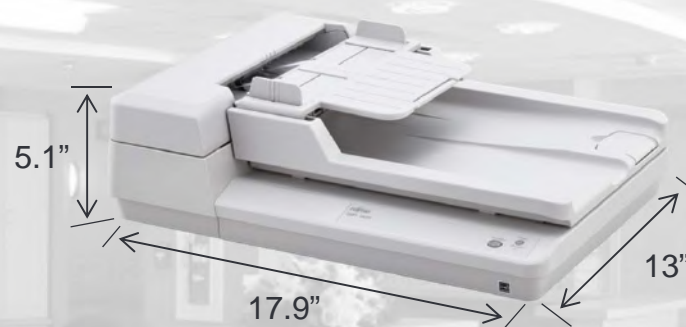

Color, Black & White, Grayscale

Resolution	ADF	Flatbed
150 dpi	25 ppm/ 50 ipm	4 Seconds
200 dpi	25 ppm/ 50 ipm	4 Seconds
300 dpi	25 ppm/ 50 ipm	4 Seconds

Performance

**SP-1425**

Document Size	ADF	Flatbed
Maximum	8.5 x 14 in.	8.5 x 11.7 in.
Minimum	4.5 x 5.5 in.	--
Long Document Scanning	Up to 120 in. long	--

### Compact

- 5.1 x 17.9 x 13 in. (HxWxD)