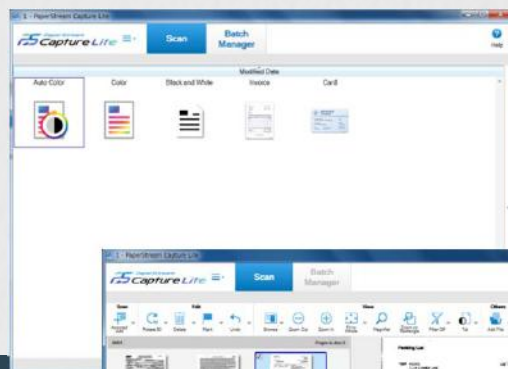

## Assisted Scan

Original document

PaperStream IP

- Auto-Crop
- Auto-Deskew
- Auto-Orientation
- Blank Page Detection
- Assisted Scan

- Color Cleanup
- Dynamic Threshold
- Edge Correction

# PaperStream Capture Lite

- Default Profiles
- Configuration Wizard
- Batch Manager
- Assisted Scanning
- Barcode & Patch Codes