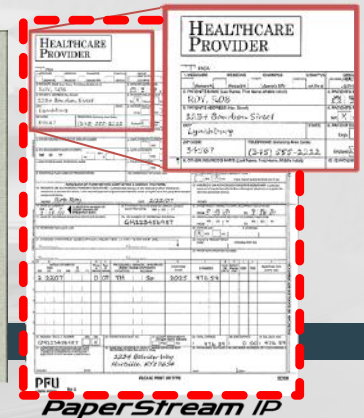

PaperStream IP

- Auto-Crop
- Auto-Deskew
- Auto-Orientation
- Blank Page Detection
- Assisted Scan

- Color Cleanup
- Dynamic Threshold
- Edge Correction