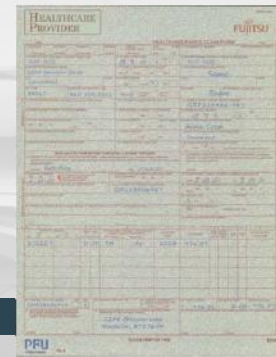

PaperStream IP

PaperStream IP

Assisted Scan

Original document