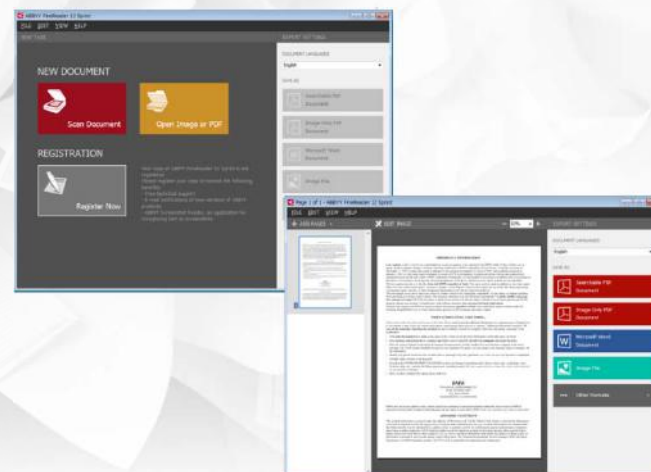

Advanced OCR

ABBYY®

ABBYY FineReader Sprint

- Create searchable PDF
- Create editable documents such as Word & Excel
- Supports 190 languages for OCR