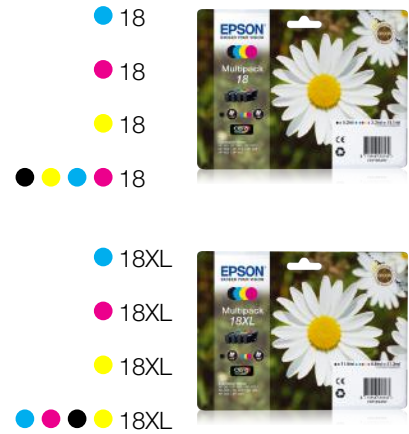

Expression Home XP-322

WHAT'S IN THE BOX

- Software (CD)
- Setup guide
- Power cable
- Main unit
- Individual Ink Cartridges
- Warranty document

INK CARTRIDGE COMPATIBILITY

INK YIELD DATA

	18XL	18	18XL
	470		
	pages*		
	180	450	
	pages*	pages*	