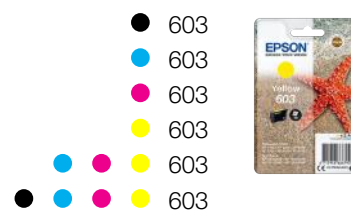

INK YIELD DATA

Starfish 603

Starfish 603XL

●	150 pages*	500 pages*
●●●	150 pages*	350 pages*

* Approx. page yield based on ISO/IEC 24711/24712 or ISO/IEC 29102/29103. Actual yield will vary depending on images printed and usage conditions. For more information visit <http://www.epson.eu/pageyield>