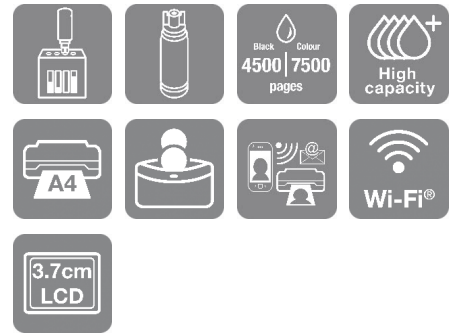

DATASHEET / BROCHURE

KEY FEATURES

- **Stress-free, convenient printing with up to 72 cartridges worth of ink in one set of bottles***
  Save up to 90% on printing costs* with refillable ink tanks
- **A4 multifunction printer with easy-to-use screen**
  High quality print, copy and scan in one machine
- **Wireless connectivity lets you print from anywhere**
  Use the Epson Smart Panel app to set up, monitor, print and more from your mobile
- **One set of inks prints up to 4,500 pages in black and 7,500 pages in colour***
  Just add paper for low intervention printing!
- **Number 1 ink tank printer brand worldwide***
  80m EcoTank printers sold worldwide*

EPSON®