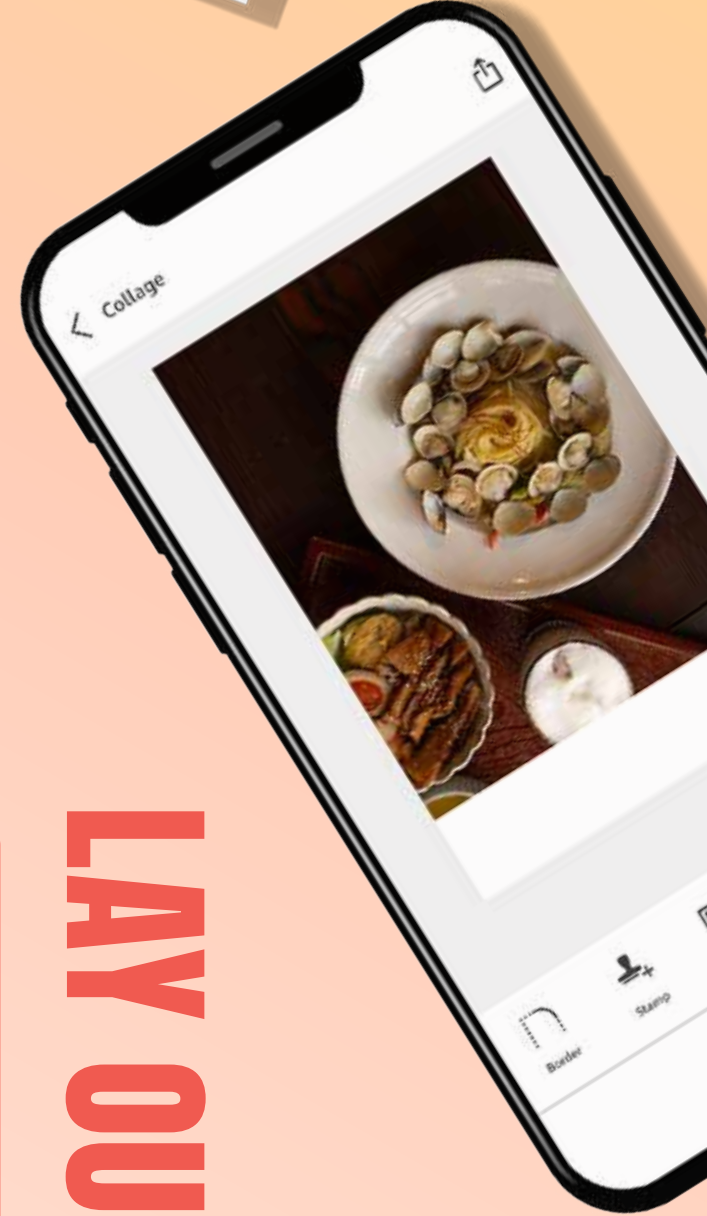

SELPHY PHOTO LAYOUT 4.0 APP

CREATE YOUR OWN STYLE

Edit your photos and lay them out conveniently all within your phone, with Canon's SELPHY Photo Layout 4.0 App.

Choose from several templates to edit, create collages and personalise your photos with fun stamps, filters, text and more. From decorating your next big craft project or sharing great shots with others on the go, the applications are as endless as your creativity.