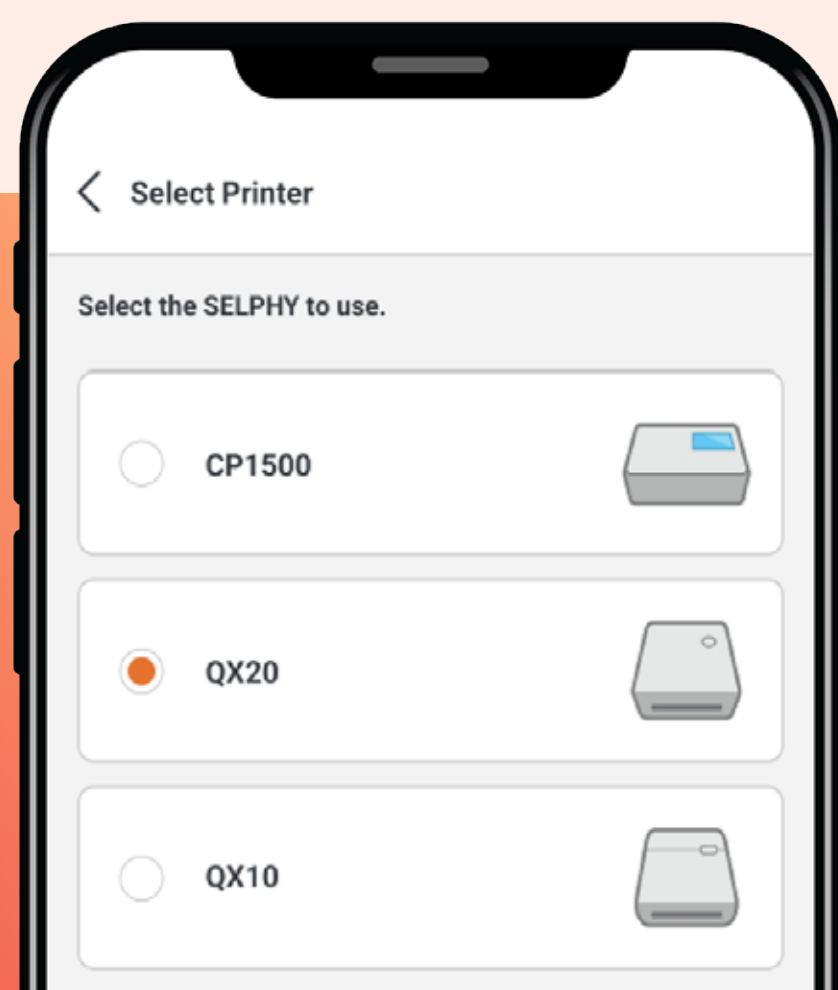

FUSS-FREE SETUP

Designed to connect, print and share in just three steps. Pair your devices and print limitlessly—no setup is required from the second time onwards, and up to 6 devices can be connected to the SELPHY QX20 at once.

01

Download the **SELPHY Photo Layout 4.0 app** on your mobile device.