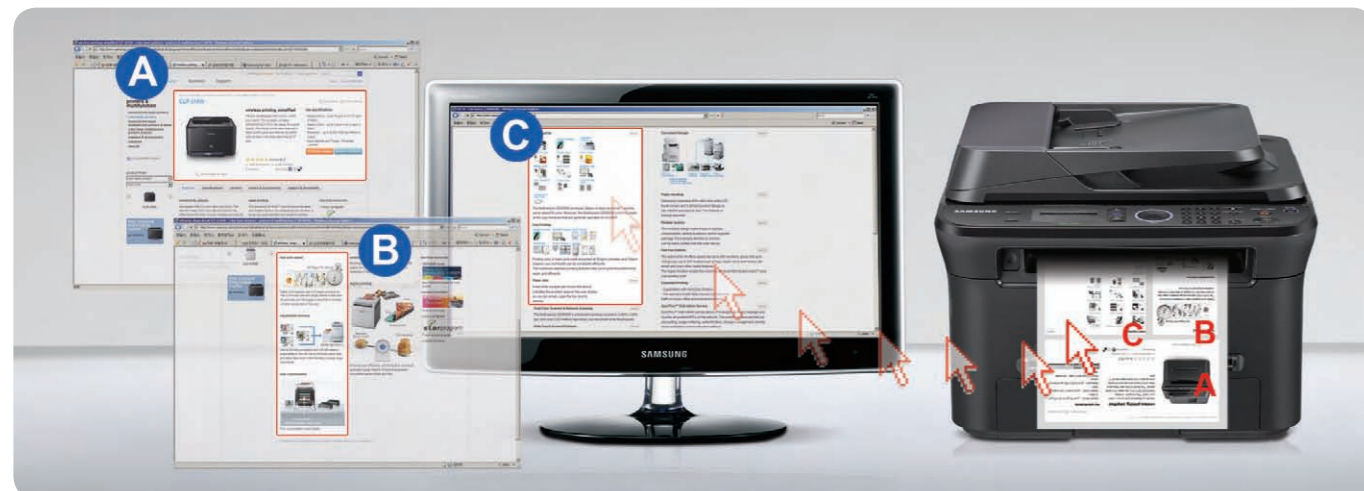

Quick and easy web page printing

Samsung's **AnyWeb Print** software is another useful feature. It allows you to select, drag and drop content from different webpages into a new blank page on screen and print it without any resizing or other editing.

AnyWeb Print is a quick and easy way of pulling information together, and you can save the pages you create either as tiff files or pdfs. They can be printed using the Print Screen button or your normal print menu. So you can quickly and easily print what you see.

- AnyWeb Print software enables you to gather data together, and handle information more effectively.