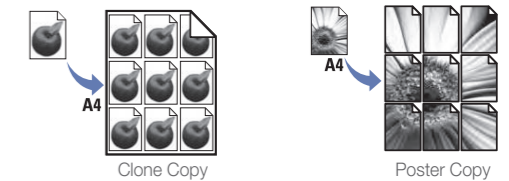

AnyWeb Print is a quick and easy way of pulling information together, and you can save the pages you create either as tiff files or pdfs. They can be printed using the Print Screen button or your normal print menu. So you can quickly and easily print what you see.

- ID card copy : This unique feature copies both sides of an ID card on to one sheet. The topside is scanned into memory, and automatically printed when the reverse is scanned, without multiple sheet feeding
- Clone copying : allows you to print multiple versions of an image or design of any size, on to a single A4 page
- Poster copying : enlarges an image to 3 x 3, and prints it out on nine perfectly-aligned A4 sheets