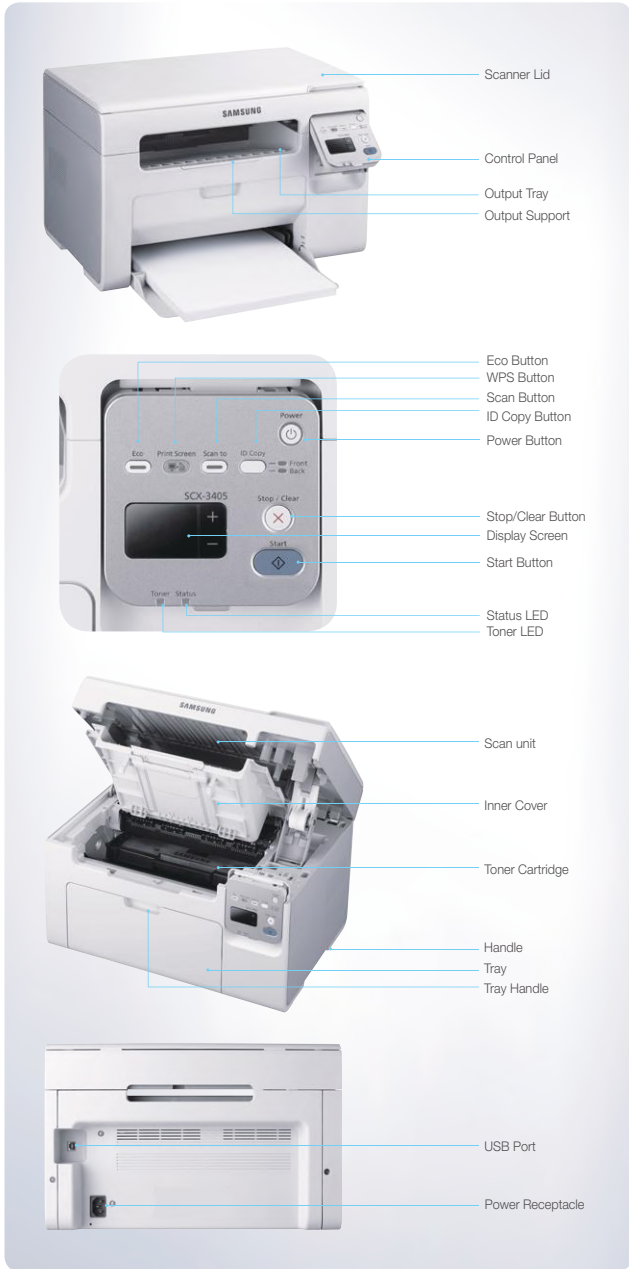

Configuration

Samsung Monochrome Laser Multifunction Printer SCX-3405

Specifications

SCX-3405

Print	
Speed (Mono)	Up to 20 ppm in A4 (21 ppm in Letter)
First Print Out Time (Mono)	Less than 8.5 seconds (From Ready Mode)
Resolution	Up to 1,200 x 1,200 dpi effective output
Emulation	SPL (Samsung Printer Language)
Duplex	Manual
Copy	
Speed (Mono)	Up to 20 cpm in A4 (21 cpm in Letter)
First Copy Out Time (Mono)	Less than 14 sec (Platen)
Zoom Rate	25 - 400 % (ADF, Platen)
Multi Copy	1 - 99 pages
Duplex Copy	Manual
Copy Features	ID Copy
Scan	
Compatibility	TWAIN Standard / WIA Standard
Method	Color CIS
Resolution (Optical)	Up to 600 x 600 dpi
Resolution (Enhanced)	Up to 4,800 x 4,800 dpi
Scan to	Client (PC)
Paper Handling	
Input Capacity and Types	150-sheet Standard Tray
Output Capacity and Type	100-sheet Face Down
Media Size	A4 / A5 / Letter / Legal / Executive / Folio / Oficio / ISO B5 / JIS B5 / Envelope (Monarch, Com10, DL, C5) / Custom (76 x 127 mm - 216 x 356 mm / 3.0" x 5.0" - 8.5" x 14")
Media Type	Plain / Thick / Thin / Cotton / Color / Preprinted / Recycled / Lables / CardStock / Bond / Archive / Envelope
Capacity	Up to 10-sheet
General Feature	
Processor	433 MHz
Display	2-digit LED
Interface	High-Speed USB 2.0
Noise Level	Less than 50 dBA (Printing, Platen Copying) / Less than 26 dBA (Standby)
Memory/Storage	64 MB
OS Compatibility	Windows 2000 / XP / Vista / Win7 / 2003 Server / 2008 Server / Mac OS X 10.4 - 10.7 / Various Linux OS
Duty Cycle, Monthly	Up to 20,000 pages
Dimension (WxDxH)	389 x 274 x 249 mm (15.3" x 10.8" x 9.8")
Weight	6.7 kg (14.7 lbs)
Power Consumption	310 W (Printing) / 1.6 W (Sleep Mode) / 30 W (Standby)
Consumables	
Black Toner Cartridge	Average Cartridge Yield 1,500 *Standard pages (Ships with 700 pages Starter Toner Cartridge) *Declared cartridge yield in accordance with ISO/IEC 19752
Options	
Options	N/A