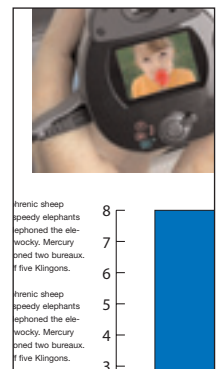

magicolor® 5440DL

PRISMLASER
TECHNOLOGY

Superb colour printing

Cutting-edge technology is built into the magicolor® 5440DL with just one purpose – to provide outstanding printing. Object Segmentation technology means images and text combined together on the page are beautifully sharp and vivid. 2400 dpi high-resolution gives smoothly graduated prints, eAIDC (enhanced Automatic Image Density control) delivers superb colour consistency, while PRISMLASER Technology™ ensures even greater print quality. With the ability to handle stock up to 210 g/m², business cards, brochures and similar materials can all be produced in-house.

Laser sharp

The Object Segmentation technology found in the magicolor® 5440DL increases print quality of documents composed of various objects (text, graphics and images) by analyzing and selecting the best printing setting for each object. The result: crisp text, smooth graphics and vivid images that are usually found on high-end graphical printers.