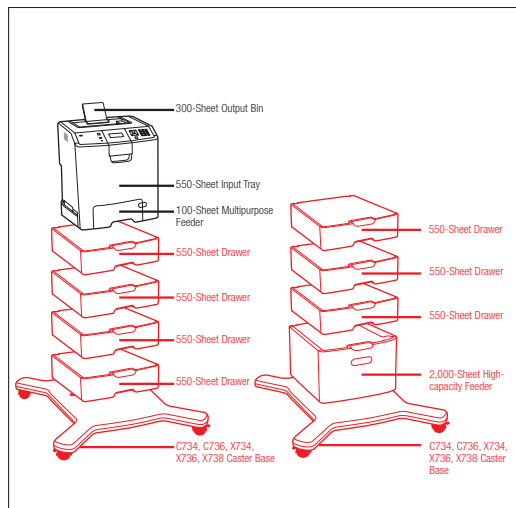

Lexmark C736n

Part #	Model
0025A0480	Lexmark C736n
Part #	Laser Toner/Print Cartridge
0C736H1KG	C736, X736, X738 Black High Yield Return Program Toner Cartridge
0C734A1KG	C734, C736, X734, X736, X738 Black Return Program Toner Cartridge
0C736H1CG	C736, X736, X738 Cyan High Yield Return Program Toner Cartridge
0C734A1CG	C734, C736, X734, X736, X738 Cyan Return Program Toner Cartridge
0C736H1MG	C736, X736, X738 Magenta High Yield Return Program Toner Cartridge
0C734A1MG	C734, C736, X734, X736, X738 Magenta Return Program Toner Cartridge
0C736H1YG	C736, X736, X738 Yellow High Yield Return Program Toner Cartridge
0C734A1YG	C734, C736, X734, X736, X738 Yellow Return Program Toner Cartridge
0C736H2KG	C736, X736, X738 Black High Yield Toner Cartridge
0C734A2KG	C734, C736, X734, X736, X738 Black Toner Cartridge
0C736H2CG	C736, X736, X738 Cyan High Yield Toner Cartridge
0C734A2CG	C734, C736, X734, X736, X738 Cyan Toner Cartridge
0C736H2MG	C736, X736, X738 Magenta High Yield Toner Cartridge
0C734A2MG	C734, C736, X734, X736, X738 Magenta Toner Cartridge
0C736H2YG	C736, X736, X738 Yellow High Yield Toner Cartridge
0C734A2YG	C734, C736, X734, X736, X738 Yellow Toner Cartridge
0C734X77G	Waste Toner Box
0C734X20G	C734, C736, X734, X736, X738 Photoconductor Unit
0C734X24G	C734, C736, X734, X736, X738 Photoconductor Unit, 4-Pack
Part #	Paper & Transparencies
0012A5950	Glossy Laser Paper, Letter (200)
Part #	Paper Handling
0027S2100	C734, C736, X734e, X736e, X738e 550-Sheet Drawer
0027S2190	4.8 inch (12.2 cm) Spacer
0027S2400	2000-Sheet High Capacity Feeder
0027S2650	C734, C736, X734e, X736e, X738e 550-Sheet Specialty Media Drawer
Part #	Furniture
0016M1210	C734, C736, X734, X736, X738 Caster Base
Part #	Application Solutions
0025C0434	C734, C736 Card for IPDS/SCS/TNe

0025C0433	C734, C736 Forms and Bar Code Card
Part #	Connectivity
0014T0165	Lexmark N4050e 802.11g Wireless Print Server
Part #	Extended Warranties
002350799	3-Years Total Onsite Service, Next Business Day
002350800	4-Years Total Onsite Service, Next Business Day
002350801	5-Years Total Onsite Service, Next Business Day
002350802	1-Year Onsite Service Renewal, Next Business Day
Part #	User Replaceable Parts
0040X5094	C73x, X73x Fuser Maintenance 220-240V
0040X5096	C73x, X73x Transfer Belt Maintenance
0040X5152	Pick Tire, Special Media Drawer
Part #	NC
002350814	C736 Install, De-Install Service

Other models available
0025A0481 - Lexmark C736dn: network-ready plus duplex printing
0025A0482 - Lexmark C736dtn: network-ready plus duplex printing with extra input drawer

In the box