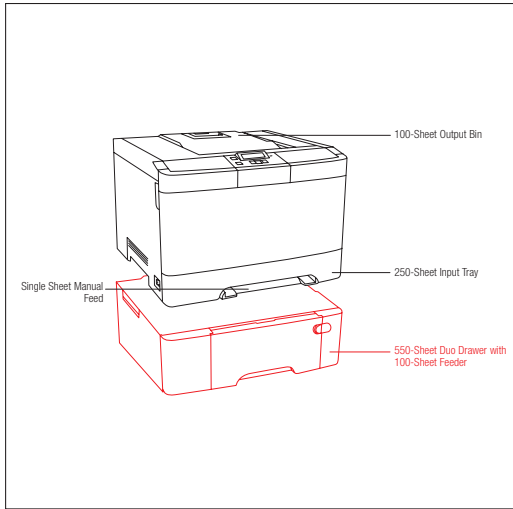

Lexmark C540n

Part #	Model
26A0035	Lexmark C540n
Part # Laser Toner/Print Cartridge	
C540H1KG	C54x, X54x Black High Yield Return Programme Toner Cartridge (2.5K)
C540H1CG	C54x, X54x Cyan High Yield Return Programme Toner Cartridge (2K)
C540H1MG	C54x, X54x Magenta High Yield Return Programme Toner Cartridge (2K)
C540H1YG	C54x, X54x Yellow High Yield Return Programme Toner Cartridge (2K)
C540A1KG	C54x, X54x Black Return Programme Toner Cartridge (1K)
C540A1CG	C54x, X54x Cyan Return Programme Toner Cartridge (1K)
C540A1MG	C54x, X54x Magenta Return Programme Toner Cartridge (1K)
C540A1YG	C54x, X54x Yellow Return Programme Toner Cartridge (1K)
C540H2KG	C54x, X54x Black High Yield Toner Cartridge (2.5K)
C540H2CG	C54x, X54x Cyan High Yield Toner Cartridge (2K)
C540H2MG	C54x, X54x Magenta High Yield Toner Cartridge (2K)
C540H2YG	C54x, X54x Yellow High Yield Toner Cartridge (2K)
C540X75G	C54x, X54x Waste Toner Bottle (18K)
C540X71G	C54x, X54x Black Imaging Kit (30K)
C540X74G	C54x, X54x Black and Colour Imaging Kit (30K)

Part #	User Replaceable Parts
3049484	C540, C543, C544 Relocation Kit

Part #	Paper & Transparencies
12A8241	Professional Colour Laser Transparencies, A4

Part #	Paper Handling
3000551	550-Sheet Duo Drawer with 100-Sheet MPF

Part #	Memory Options
1022298	128MB DDR1-DRAM
1022299	256MB DDR1-DRAM
1022301	512MB DDR1-DRAM

Part #	Connectivity
1021294	USB (2 Meter) Cable
14T0165	Lexmark N4050e 802.11g Wireless Print Server
14T0220	MarkNet N7020e Gigabit Ethernet Print Server

Part #	Extended Warranties
2350407	C540 2-Years Total Onsite Service, Next Business Day
2350408	C540 3-Years Total Onsite Service, Next Business Day
2350409	C540 4-Years Total Onsite Service, Next Business Day
2350411	C540 1-Year Onsite Service Renewal, Next Business Day

In the box
Lexmark C540n color laser printer, 1,000*-page color (CMY) Starter Toner Cartridges, 1,000*-page Black Starter Toner Cartridge, 4 Developer units (K, C, M, Y), Photoconductor unit, Software and Documentation CD, Power Cord(s), Setup Guides (network and local attachment), Statement of limited warranty / guarantee, Operator panel language overlays, Cartridge Return Program Information