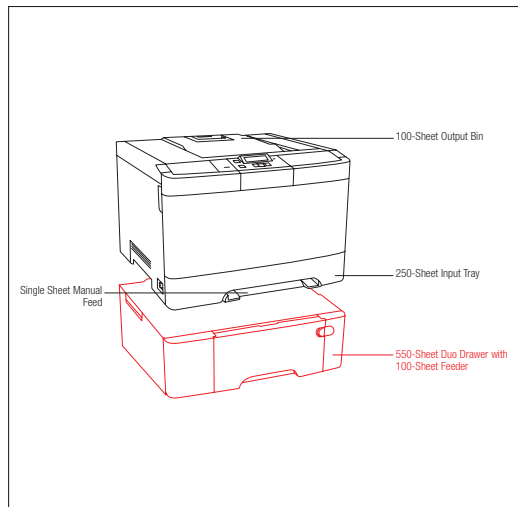

Lexmark C544n

Part #	Model
26C0085	Lexmark C544n
Part #	Laser Toner/Print Cartridge
C544X1KG	C544, X544 Black Extra High Yield Return Programme Toner Cartridge (6K)
C544X1CG	C544, X544 Cyan Extra High Yield Return Programme Toner Cartridge (4K)
C544X1MG	C544, X544 Magenta Extra High Yield Return Programme Toner Cartridge (4K)
C544X1YG	C544, X544 Yellow Extra High Yield Return Programme Toner Cartridge (4K)
C540H1KG	C54x, X54x Black High Yield Return Programme Toner Cartridge (2.5K)
C540H1CG	C54x, X54x Cyan High Yield Return Programme Toner Cartridge (2K)
C540H1MG	C54x, X54x Magenta High Yield Return Programme Toner Cartridge (2K)
C540H1YG	C54x, X54x Yellow High Yield Return Programme Toner Cartridge (2K)
C540A1KG	C54x, X54x Black Return Programme Toner Cartridge (1K)
C540A1CG	C54x, X54x Cyan Return Programme Toner Cartridge (1K)
C540A1MG	C54x, X54x Magenta Return Programme Toner Cartridge (1K)
C540A1YG	C54x, X54x Yellow Return Programme Toner Cartridge (1K)
C544X2KG	C544, X544 Black Extra High Yield Toner Cartridge (6K)
C544X2CG	C544, X544 Cyan Extra High Yield Toner Cartridge (4K)
C544X2MG	C544, X544 Magenta Extra High Yield Toner Cartridge (4K)
C544X2YG	C544, X544 Yellow Extra High Yield Toner Cartridge (4K)
C540H2KG	C54x, X54x Black High Yield Toner Cartridge (2.5K)
C540H2CG	C54x, X54x Cyan High Yield Toner Cartridge (2K)
C540H2MG	C54x, X54x Magenta High Yield Toner Cartridge (2K)
C540H2YG	C54x, X54x Yellow High Yield Toner Cartridge (2K)
C540X75G	C54x, X54x Waste Toner Bottle (18K)
C540X71G	C54x, X54x Black Imaging Kit (30K)
C540X74G	C54x, X54x Black and Colour Imaging Kit (30K)
Part #	Paper & Transparencies
12A8241	Professional Colour Laser Transparencies, A4
Part #	Paper Handling
3000551	550-Sheet Duo Drawer with 100-Sheet MPF
Part #	Memory Options
1022298	128MB DDR1-DRAM
1022299	256MB DDR1-DRAM

1022301	512MB DDR1-DRAM
1021209	64MB Flash Card
Part #	Connectivity
1021294	USB (2 Meter) Cable
14T0165	Lexmark N4050e 802.11g Wireless Print Server
14T0220	MarkNet N7020e Gigabit Ethernet Print Server
Part #	Extended Warranties
2350477	C544 2-Years Total Onsite Service, Next Business Day
2350478	C544 3-Years Total Onsite Service, Next Business Day
2350479	C544 4-Years Total Onsite Service, Next Business Day
2350481	C544 1-Year Onsite Service Renewal, Next Business Day
Part #	User Replaceable Parts
3049484	C540, C543, C544 Relocation Kit

Recommended monthly volume: 500 to 1,500 pages

- Available models:
- Lexmark C544dn: Lexmark C544n + integrated duplex
- Lexmark C544dw: Lexmark C544n + built-in wireless

In the box

Lexmark C546dtn