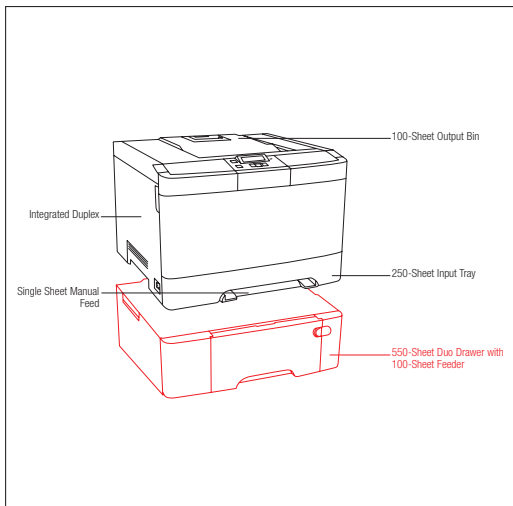

Lexmark C543dn

Part #	Model
26B0035	Lexmark C543dn
Part # Laser Toner/Print Cartridge	
C540H1KG	C54x, X54x Black High Yield Return Programme Toner Cartridge (2.5K)
C540H1CG	C54x, X54x Cyan High Yield Return Programme Toner Cartridge (2K)
C540H1MG	C54x, X54x Magenta High Yield Return Programme Toner Cartridge (2K)
C540H1YG	C54x, X54x Yellow High Yield Return Programme Toner Cartridge (2K)
C540A1KG	C54x, X54x Black Return Programme Toner Cartridge (1K)
C540A1CG	C54x, X54x Cyan Return Programme Toner Cartridge (1K)
C540A1MG	C54x, X54x Magenta Return Programme Toner Cartridge (1K)
C540A1YG	C54x, X54x Yellow Return Programme Toner Cartridge (1K)
C540H2KG	C54x, X54x Black High Yield Toner Cartridge (2.5K)
C540H2CG	C54x, X54x Cyan High Yield Toner Cartridge (2K)
C540H2MG	C54x, X54x Magenta High Yield Toner Cartridge (2K)
C540H2YG	C54x, X54x Yellow High Yield Toner Cartridge (2K)
C540X75G	C54x, X54x Waste Toner Bottle (18K)
C540X71G	C54x, X54x Black Imaging Kit (30K)
C540X74G	C54x, X54x Black and Colour Imaging Kit (30K)

Part #	User Replaceable Parts
3049484	C540, C543, C544 Relocation Kit

Part #	Paper & Transparencies
12A8241	Professional Colour Laser Transparencies, A4

Part #	Paper Handling
3000551	550-Sheet Duo Drawer with 100-Sheet MPF

Part #	Memory Options
1022298	128MB DDR1-DRAM
1022299	256MB DDR1-DRAM
1022301	512MB DDR1-DRAM

Part #	Connectivity
1021294	USB (2 Meter) Cable
14T0165	Lexmark N4050e 802.11g Wireless Print Server
14T0220	MarkNet N7020e Gigabit Ethernet Print Server

Part #	Extended Warranties
2350442	C543 2-Years Total Onsite Service, Next Business Day
2350443	C543 3-Years Total Onsite Service, Next Business Day
2350444	C543 4-Years Total Onsite Service, Next Business Day
2350446	C543 1-Year Onsite Service Renewal, Next Business Day

In the box
Lexmark C543dn color laser printer, 2,000*-page color (CMY) Starter Toner Cartridges, 2,500*-page Black Starter Toner Cartridge, 4 Developer units (K, C, M, Y), Photoconductor unit, Software and Documentation CD, Power Cord(s), Setup Guides (network and local attachment), Statement of limited warranty / guarantee, Operator panel language overlays, Cartridge Return Program Information