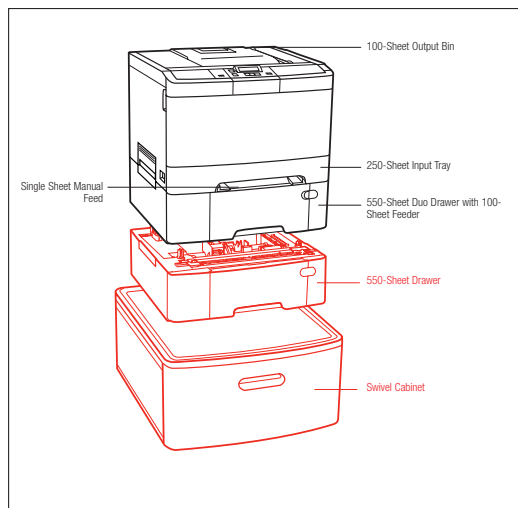

Part #	Model
26C0141	Lexmark C546dtn
Part #	Laser Toner/Print Cartridge
C546U1KG	C546, X546 Black Extra High Yield Return Program Toner Cartridge
C544X1CG	C544, X544 Cyan Extra High Yield Return Programme Toner Cartridge (4K)
C544X1MG	C544, X544 Magenta Extra High Yield Return Programme Toner Cartridge (4K)
C544X1YG	C544, X544 Yellow Extra High Yield Return Programme Toner Cartridge (4K)
C540H1KG	C54x, X54x Black High Yield Return Programme Toner Cartridge (2.5K)
C540H1CG	C54x, X54x Cyan High Yield Return Programme Toner Cartridge (2K)
C540H1MG	C54x, X54x Magenta High Yield Return Programme Toner Cartridge (2K)
C540H1YG	C54x, X54x Yellow High Yield Return Programme Toner Cartridge (2K)
C540A1KG	C54x, X54x Black Return Programme Toner Cartridge (1K)
C540A1CG	C54x, X54x Cyan Return Programme Toner Cartridge (1K)
C540A1MG	C54x, X54x Magenta Return Programme Toner Cartridge (1K)
C540A1YG	C54x, X54x Yellow Return Programme Toner Cartridge (1K)
C546U2KG	C546, X546 Black Extra High Yield Toner Cartridge
C544X2CG	C544, X544 Cyan Extra High Yield Toner Cartridge (4K)
C544X2MG	C544, X544 Magenta Extra High Yield Toner Cartridge (4K)
C544X2YG	C544, X544 Yellow Extra High Yield Toner Cartridge (4K)
C540H2KG	C54x, X54x Black High Yield Toner Cartridge (2.5K)
C540H2CG	C54x, X54x Cyan High Yield Toner Cartridge (2K)
C540H2MG	C54x, X54x Magenta High Yield Toner Cartridge (2K)
C540H2YG	C54x, X54x Yellow High Yield Toner Cartridge (2K)
C540X75G	C54x, X54x Waste Toner Bottle (18K)
C540X71G	C54x, X54x Black Imaging Kit (30K)
C540X74G	C54x, X54x Black and Colour Imaging Kit (30K)
Part #	Paper & Transparencies
12A8241	Professional Colour Laser Transparencies, A4
Part #	Paper Handling
3051710	C546, X546 550-Sheet Drawer
Part #	Furniture
3052765	Swivel Cabinet
Part #	Memory Options
1022299	256MB DDR1-DRAM

1022301	512MB DDR1-DRAM
1021209	64MB Flash Card
Part #	Connectivity
1021294	USB (2 Meter) Cable
14T0165	Lexmark N4050e 802.11g Wireless Print Server
14T0220	MarkNet N7020e Gigabit Ethernet Print Server
Part #	Extended Warranties
2352700P	C546 2-Years Total (1+1) Onsite Service, Next Business Day
2352701P	C546 3-Years Total (1+2) Onsite Service, Next Business Day
2352702P	C546 4-Years Total (1+3) Onsite Service, Next Business Day
2352703P	C546 5-Years Total (1+4) Onsite Service, Next Business Day
2352704P	C546 1-Year Onsite Service Renewal, Next Business Day
Part #	User Replaceable Parts
3049484	C540, C543, C544 Relocation Kit
Part #	NC
2352725	C546 Installation

Lexmark's guarantee to you

In the box

Environmental commitment

Cost-saving and environmental features

- Duplex models are Energy Star compliant
- Duplex printing, print and hold (verify print), multi-up printing and quality printing on recycled paper help reduce paper consumption
- Selectable toner saving modes help reduce the amount of toner used on a page.
- Lexmark Cartridge Collection Program helps reduce landfill