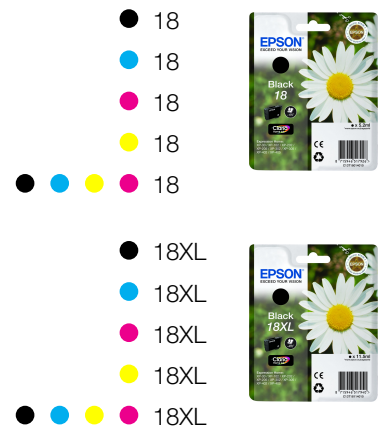

Colours Magenta, Yellow, Cyan, Black

For detailed information on printing speeds please visit <http://www.epson.eu/testing>.

SCAN

Scan speed black A4 300 dpi 2.4 msec/line, 600 dpi 7.2 msec/line

Scan speed colour A4 300 dpi 9.5 msec/line, 600 dpi 14.3 msec/line

WHAT'S IN THE BOX

- Individual Ink Cartridges
- Main unit
- Power cable
- Setup guide
- Software (CD)
- Warranty document

INK CARTRIDGE COMPATIBILITY

INK YIELD DATA

	18	18XL
	175 pages*	470 pages*
	180 pages*	450 pages*