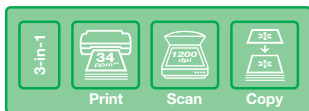

EPSON STYLUS SX415

This all-in-one has a large 6.3 cm LCD viewer and memory card slots to make PC-free photo printing quick and easy. It's cost-effective too, because with individual ink cartridges you only replace the colour used.

- A stylish, compact product for all your printing, scanning and copying
- View and print photos directly from your memory card using the 6.3 cm LCD viewer
- Save money with individual ink cartridges – only replace the colour used
- Print photos directly from a PictBridge compatible digital camera
- Epson DURABrite Ultra Ink prints lab-quality photos and high-quality documents
- Remove red-eye with Epson Easy Photo Print
- Epson Easy Photo Fix™ restores colours and corrects backlight when scanning your old photos
- Make quick copies and print photos without using your PC