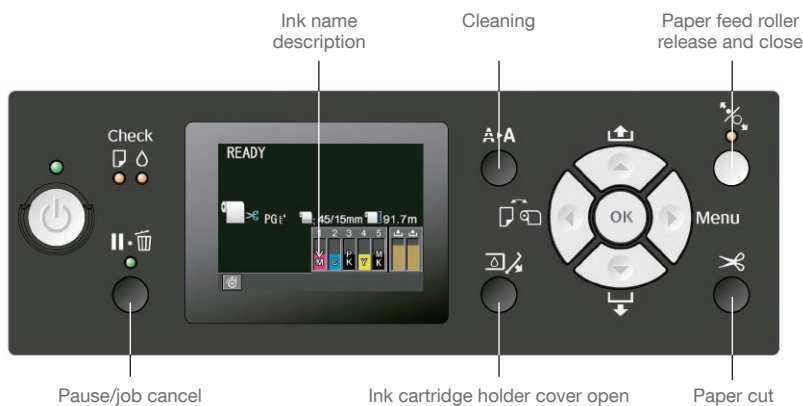

Auto nozzle check system

This system uses a sensor to verify nozzle status and clean the printhead if necessary, which means you can print more reliably for longer. It's automatic, uses no media and takes less than 15 seconds from start to finish, and can run between unattended print jobs for added peace of mind.

Colour LCD panel

The bright colour LCD gives you easy control of all aspects of your printer, from ink levels and quick cleaning to paper cutting and job cancellation. With clear buttons and the high-visibility 320x200 pixels colour screen you're always in charge.