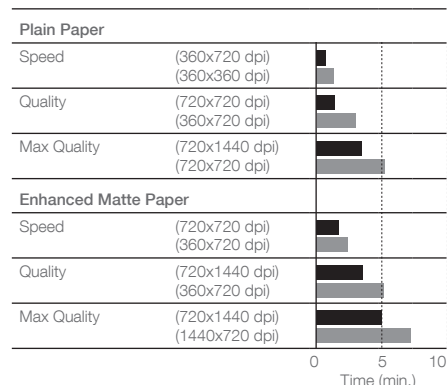

Better results at faster speeds

PRINT SPEED COMPARISON*

Key:
Epson Stylus Pro 9700/7700 (Black square)
Epson Stylus Pro 9450/7450 (Grey square)

These printers are designed to give you faster output without compromising print quality. They do this by using advanced compression and decompression technologies that speed up data throughput during printing.