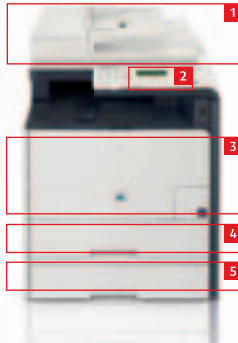

Specifications

- 1 Flatbed & 50-sheet ADF**
- 2 5-line LCD display**
- 3 50-sheet multi-purpose tray**
- 4 250-sheet cassette**
- 5 Optional 250-sheet cassette**
- 6 Cartridge 718**
(4 colours available: Cyan, Magenta, Yellow and Black, and Black Value Pack available)