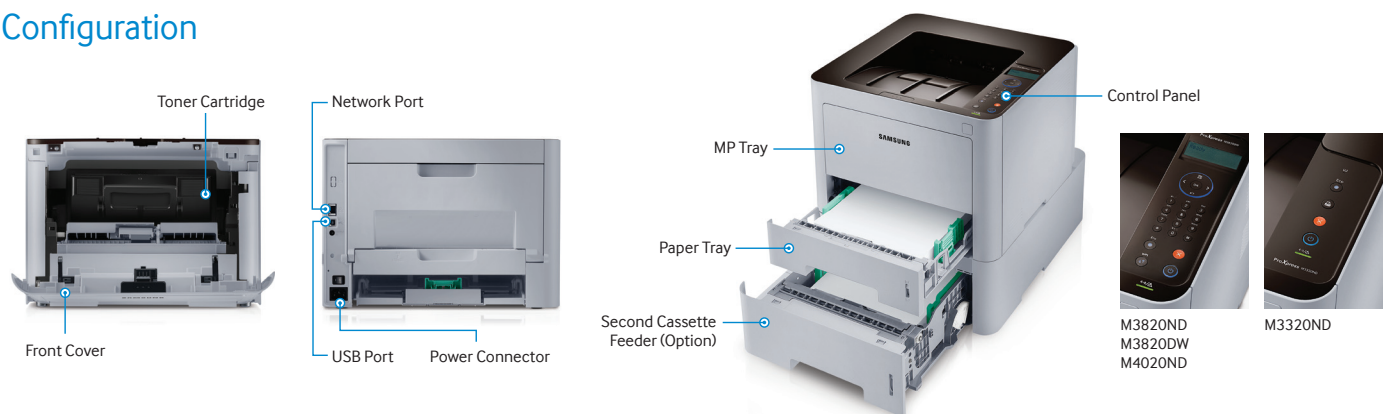

Samsung Printer ProXpress

M4020 | 3820 | 3320 series

Configuration

Specifications