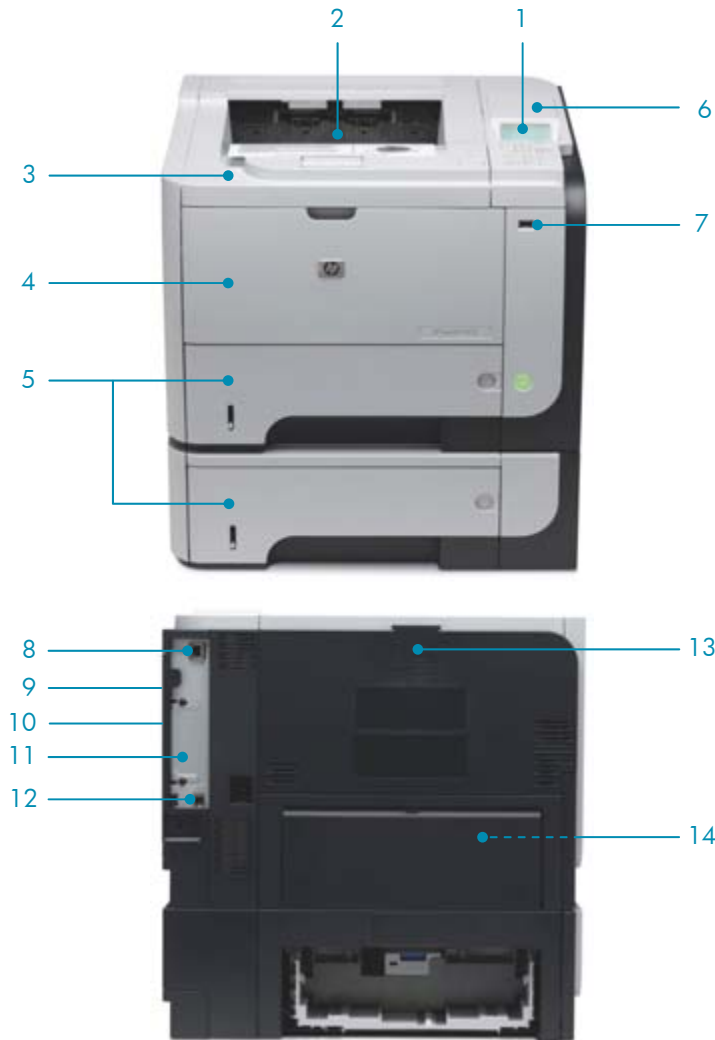

Flexibility to expand

Extend your printer's capabilities to meet your business needs with an open EIO slot and two internal accessory ports. Plus, add up to 512 MB memory.

Improve productivity with a maximum input capacity of up to 1,600 sheets.¹ Easily print on different types and sizes of media—including labels, envelopes, transparencies, and card stock—with adjustable paper trays. The printer supports letter and legal sizes from all trays. Choose the optional 500-sheet paper tray for added flexibility.⁴

⁴ Not included, please purchase separately.

HP LASERJET ENTERPRISE P3010 PRINTER SERIES

HP LaserJet Enterprise P3015x Printer shown

- 1 Intuitive control panel with four-line LCD display, 10-number key pad, and **Show-Me-How** menu
- 2 250-sheet top output bin
- 3 One-door access to the easy-to-install print cartridge
- 4 100-sheet multipurpose tray handles a variety of special papers
- 5 Two 500-sheet input trays for a 1,100-sheet total input capacity
- 6 Hardware integration pocket for connecting optional HP and partner solutions
- 7 Host USB 2.0 port for walk-up USB printing
- 8 HP Jetdirect 10/100/1000 Ethernet embedded print server
- 9 128 MB memory expandable to 640 MB, and a 540 MHz processor
- 10 Two internal accessory ports for connecting HP or partner solutions
- 11 One open EIO slot
- 12 Hi-Speed USB 2.0 port for direct connection to printer
- 13 100-sheet straight-through path supports special papers
- 14 Built-in automatic two-sided printing