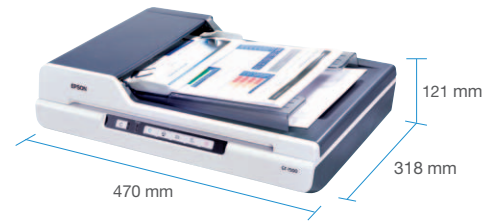

Scanning speed

	With ADF	Flatbed	Preview
Simplex			
A4 200 dpi B/W and greyscale	18 pages per minute	7 seconds/page	4 seconds
A4 200 dpi Colour	12 pages per minute	9 seconds/page	4 seconds

Automatic document feeder

Type	Sheet through, Simplex scanning
Paper supply	Face up load, Face down eject
Document Size	A4, B5, A5, A6, Legal, Letter Max. Size: Width: 216 mm; Length: 356 mm Min. Size: Width: 105 mm; Length: 148.5 mm
Paper setting capacity	40 pages (75 g/m²)
Paper weight	Thickness: 50-120 g/m²

Interface

High speed USB 2.0 port

Supported platforms

Microsoft® Windows® 2000 Professional / XP Home Edition / XP Professional / XP Professional X64 / Windows Vista™, Linux**
Mac OS® X 10.2.8 or later
**available July '08 as free download

Environmental conditions

Temperature	5°C to 35°C (operating); -25°C to 60°C (storage)
Humidity	10% to 80% without condensation (operating) 10% to 85% without condensation (storage)

Daily scan volume

400 pages

Electrical specifications

Voltage	AC220-240V
Frequency	50Hz
Power consumption	Operating: 12.5W; Sleep mode: 2.3W

Dimensions (WxDxH) & Weight

470 x 318 x 121 mm Approx. 3.9 kg

Warranty

Standard warranty	One year on-site
Optional	Extension to 3 years (ECRPRP25)

Environmental protection

This product conforms to ENERGY STAR® Program Requirement for Imaging Equipment (Version 1.0) enacted on April 1, 2007

Ordering information

GT-1500

B11B190021BA